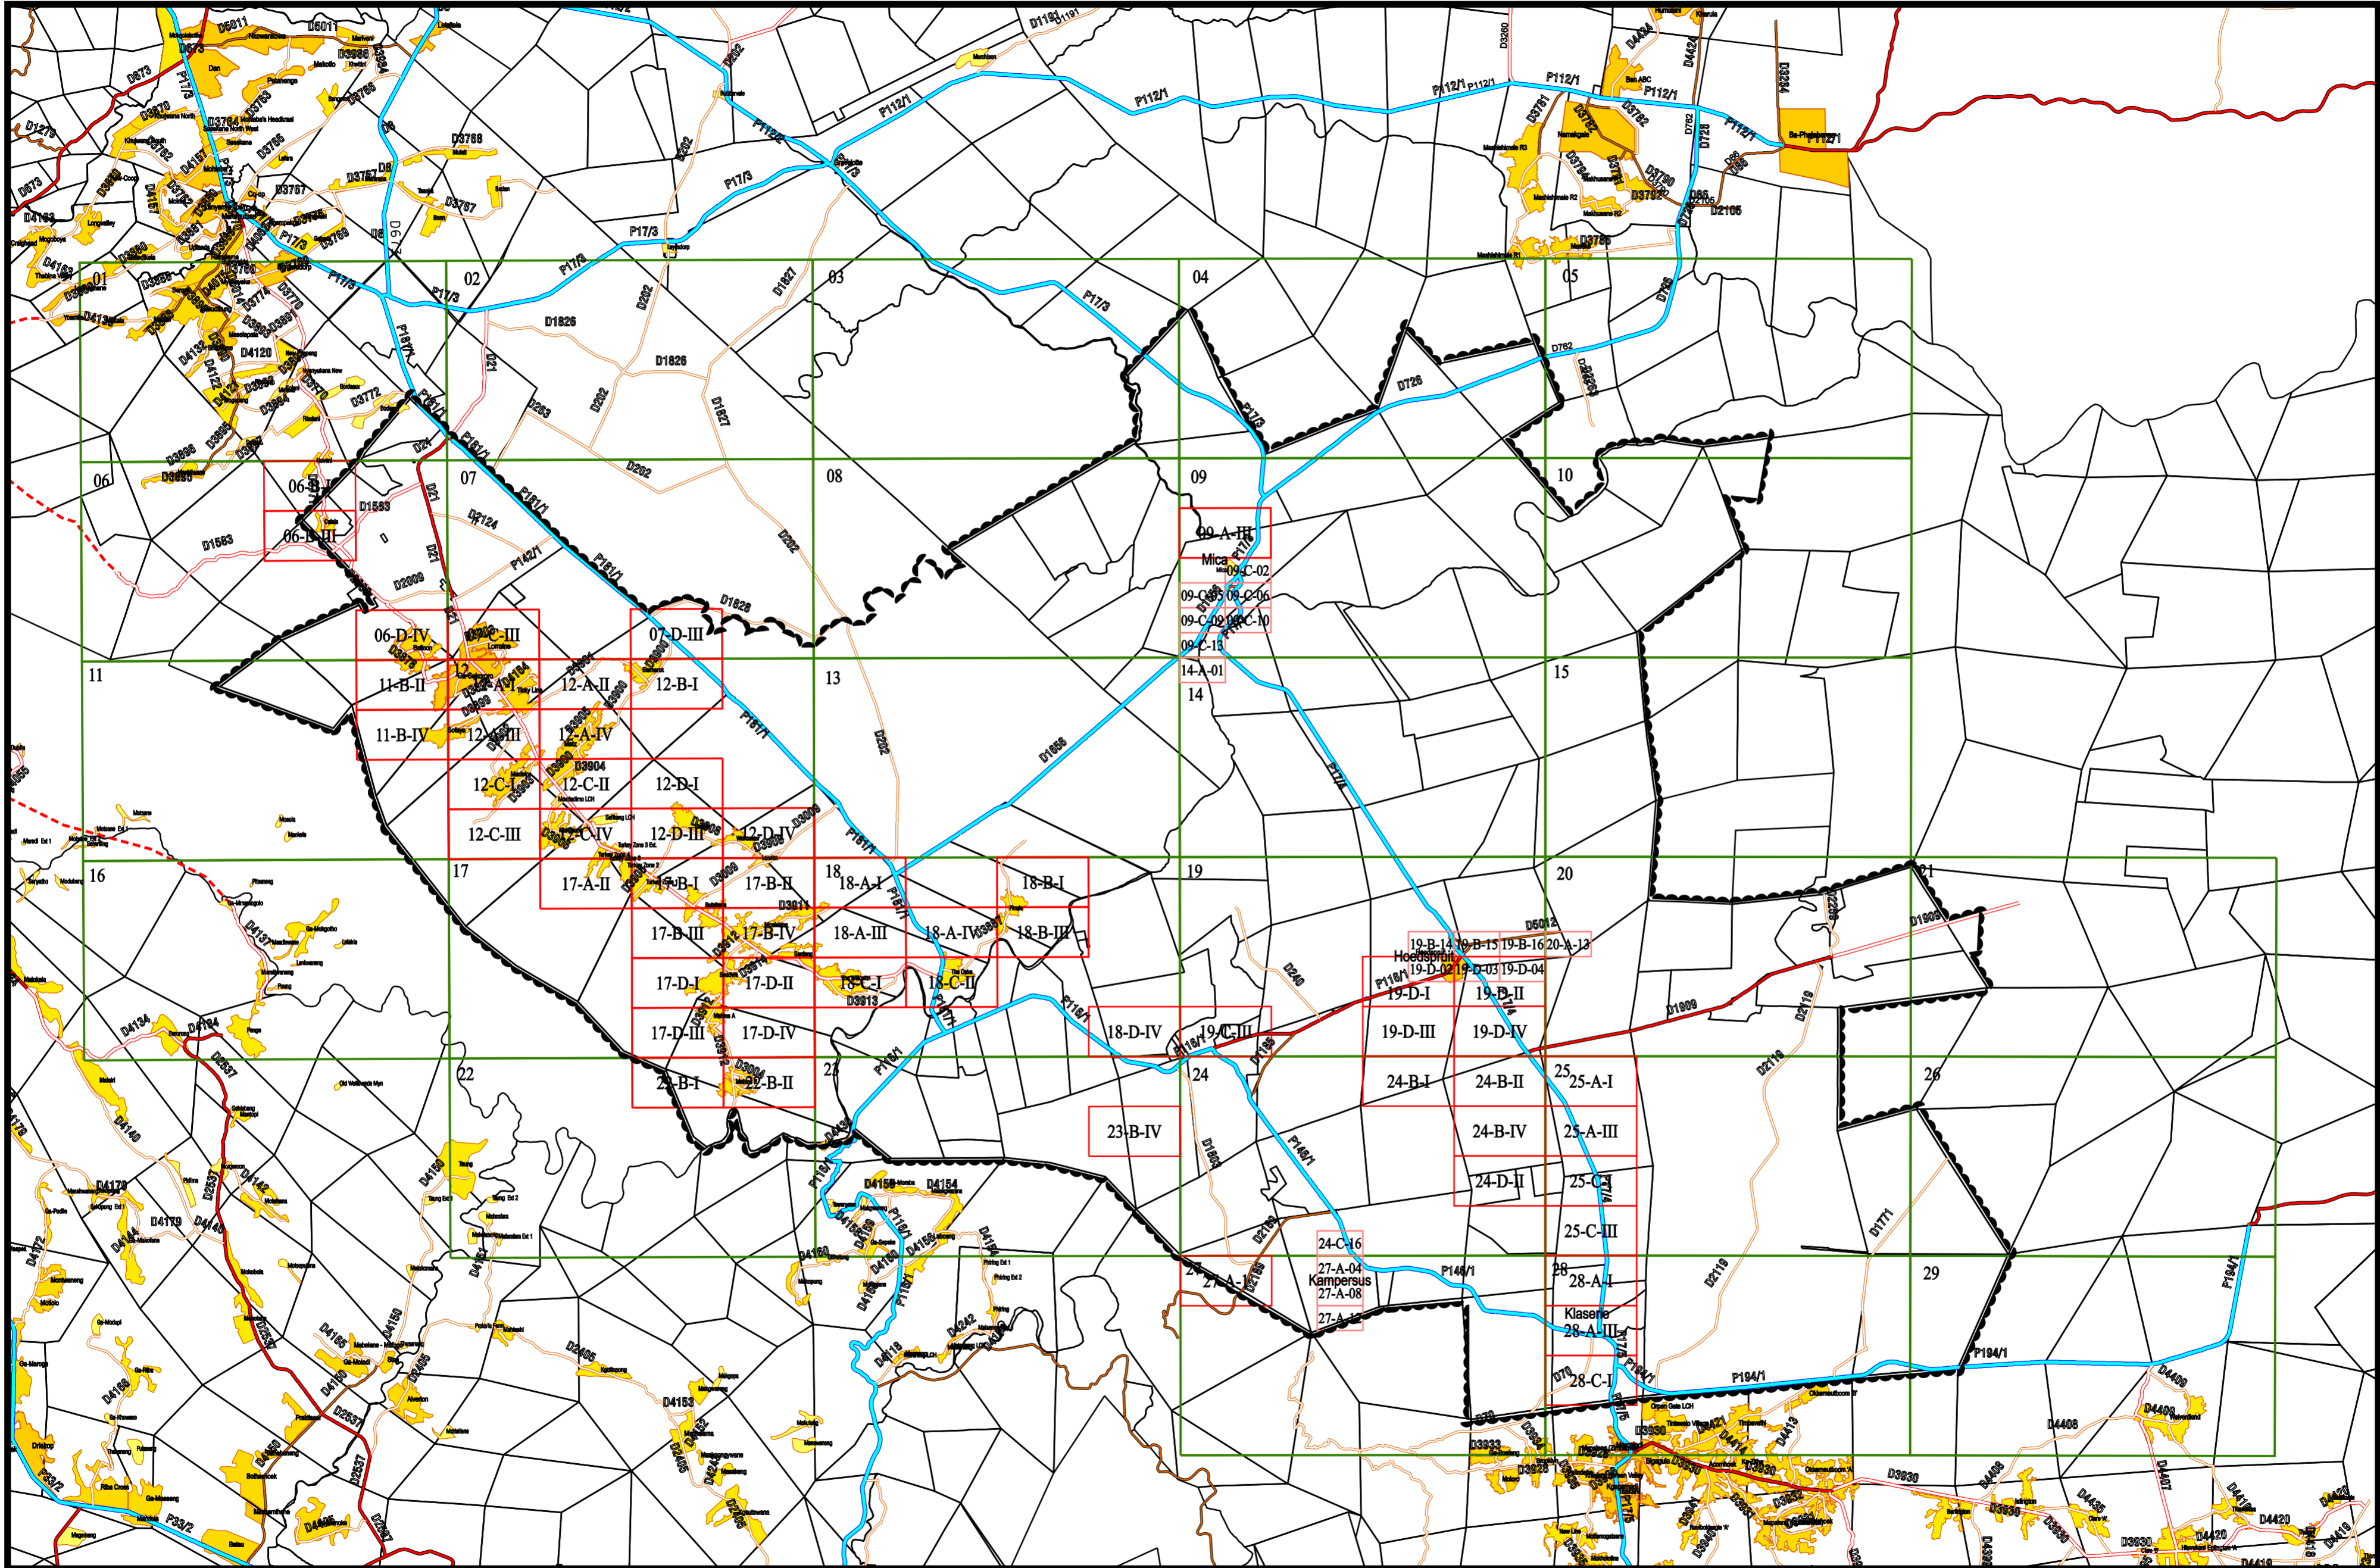

VERWYSING - REFERENCE  
SCHEME & MUNICIPAL BOUNDARY

SKAAL - SCALE  
1 : 250 000

RECOMMENDED FOR APPROVAL  
MUNICIPAL MANAGER  
MARULENG 2008  
APPROVED